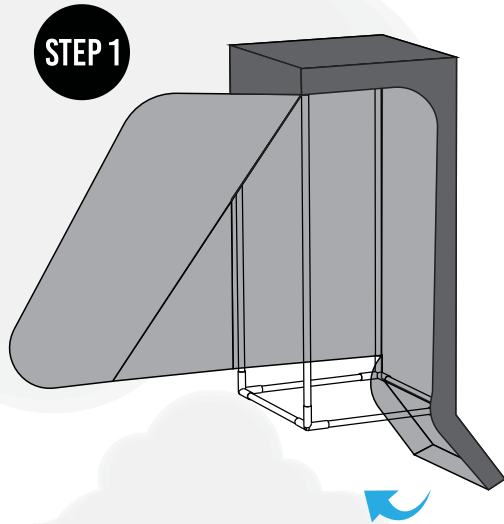

OCR

LIGHT+PRO SERIES

ASSEMBLY INSTRUCTIONS

WWW.OCR-CLIMATEROOMS.COM

SIZE	90x90x180 cm
45x45x120 cm	100x100x180 cm
60x60x140 cm	100x100x200 cm
80x80x160 cm	120x120x200 cm
80x80x180 cm	150x150x200 cm

SIZE
120x60x160 cm

SIZE
240x120x200 cm
300x150x200 cm

SIZE
240x240x200 cm
300x300x200 cm

SIZE	
45x45x120 cm	100x100x180 cm
60x60x140 cm	100x100x200 cm
80x80x160 cm	120x60x160 cm
80x80x180 cm	120x120x200 cm
90x90x180 cm	150x150x200 cm

SIZE	
240x120x200 cm	240x240x200 cm
300x150x200 cm	300x300x200 cm