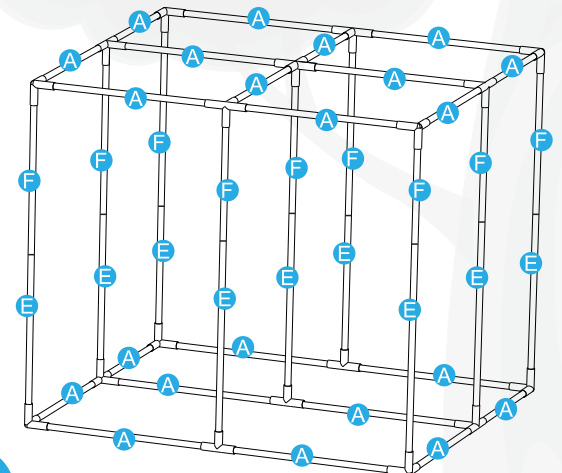

OCR

LIGHT+PRO SERIES

ASSEMBLY INSTRUCTIONS

WWW.OCR-CLIMATEROOMS.COM

SIZE	90x90x180 cm
45x45x120 cm	100x100x180 cm
60x60x140 cm	100x100x200 cm
80x80x160 cm	120x120x200 cm
80x80x180 cm	150x150x200 cm

SIZE
120x60x160 cm

SIZE
240x120x200 cm
300x150x200 cm

SIZE
240x240x200 cm
300x300x200 cm

SIZE	
45x45x120 cm	100x100x180 cm
60x60x140 cm	100x100x200 cm
80x80x160 cm	120x60x160 cm
80x80x180 cm	120x120x200 cm
90x90x180 cm	150x150x200 cm

SIZE	
240x120x200 cm	240x240x200 cm
300x150x200 cm	300x300x200 cm