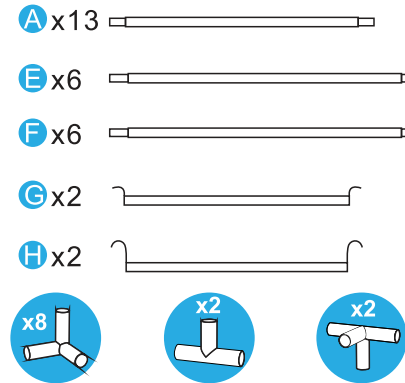

OCR

LIGHT+PRO SERIES

ASSEMBLY INSTRUCTIONS

WWW.OCR-CLIMATEROOMS.COM

SIZE	90x90x180 cm
45x45x120 cm	100x100x180 cm
60x60x140 cm	100x100x200 cm
80x80x160 cm	120x120x200 cm
80x80x180 cm	150x150x200 cm

SIZE
120x60x160 cm

SIZE
240x120x200 cm
300x150x200 cm

SIZE
240x240x200 cm
300x300x200 cm

SIZE	
45x45x120 cm	100x100x180 cm
60x60x140 cm	100x100x200 cm
80x80x160 cm	120x60x160 cm
80x80x180 cm	120x120x200 cm
90x90x180 cm	150x150x200 cm

SIZE	
240x120x200 cm	240x240x200 cm
300x150x200 cm	300x300x200 cm