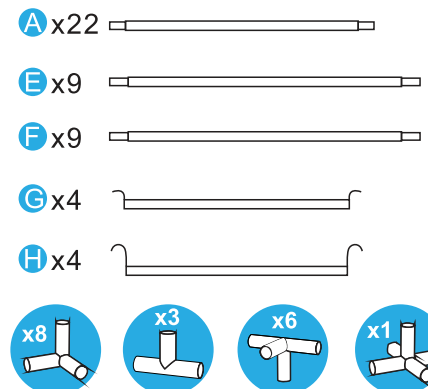

OCR

LIGHT+PRO SERIES

ASSEMBLY INSTRUCTIONS

WWW.OCR-CLIMATEROOMS.COM

SIZE	90x90x180 cm
45x45x120 cm	100x100x180 cm
60x60x140 cm	100x100x200 cm
80x80x160 cm	120x120x200 cm
80x80x180 cm	150x150x200 cm

SIZE
120x60x160 cm

SIZE
240x120x200 cm
300x150x200 cm

SIZE
240x240x200 cm
300x300x200 cm

SIZE	
45x45x120 cm	100x100x180 cm
60x60x140 cm	100x100x200 cm
80x80x160 cm	120x60x160 cm
80x80x180 cm	120x120x200 cm
90x90x180 cm	150x150x200 cm

SIZE	
240x120x200 cm	240x240x200 cm
300x150x200 cm	300x300x200 cm