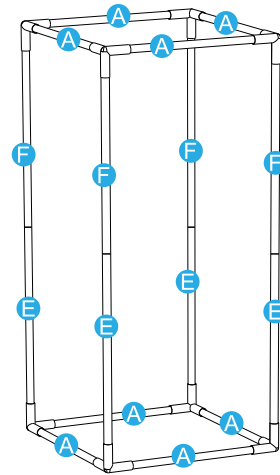

OCR

LIGHT+PRO SERIES

ASSEMBLY INSTRUCTIONS

WWW.OCR-CLIMATEROOMS.COM

SIZE	90x90x180 cm
45x45x120 cm	100x100x180 cm
60x60x140 cm	100x100x200 cm
80x80x160 cm	120x120x200 cm
80x80x180 cm	150x150x200 cm

SIZE
120x60x160 cm

SIZE
240x120x200 cm
300x150x200 cm

SIZE
240x240x200 cm
300x300x200 cm

SIZE	
45x45x120 cm	100x100x180 cm
60x60x140 cm	100x100x200 cm
80x80x160 cm	120x60x160 cm
80x80x180 cm	120x120x200 cm
90x90x180 cm	150x150x200 cm

SIZE	
240x120x200 cm	240x240x200 cm
300x150x200 cm	300x300x200 cm