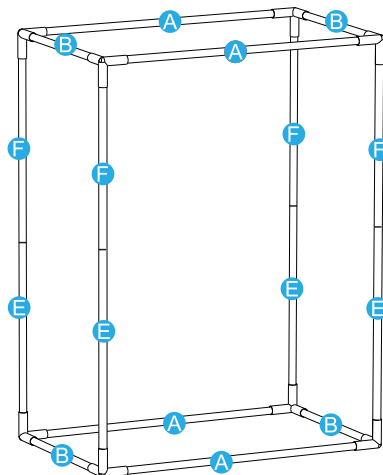

OCR

LIGHT+PRO SERIES

ASSEMBLY INSTRUCTIONS

WWW.OCR-CLIMATEROOMS.COM

SIZE	90x90x180 cm
45x45x120 cm	100x100x180 cm
60x60x140 cm	100x100x200 cm
80x80x160 cm	120x120x200 cm
80x80x180 cm	150x150x200 cm

SIZE
120x60x160 cm

SIZE
240x120x200 cm
300x150x200 cm

SIZE
240x240x200 cm
300x300x200 cm

SIZE	
45x45x120 cm	100x100x180 cm
60x60x140 cm	100x100x200 cm
80x80x160 cm	120x60x160 cm
80x80x180 cm	120x120x200 cm
90x90x180 cm	150x150x200 cm

SIZE	
240x120x200 cm	240x240x200 cm
300x150x200 cm	300x300x200 cm