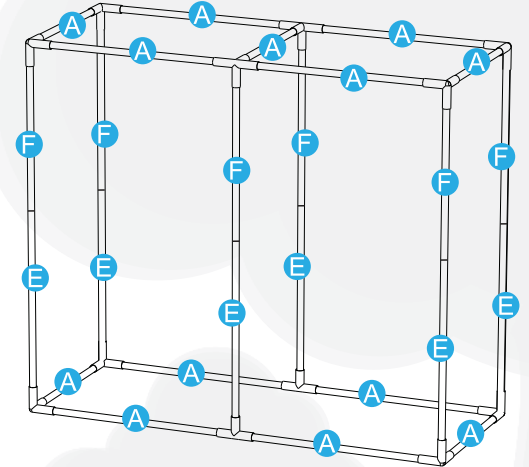

OCR

LIGHT+PRO SERIES

ASSEMBLY INSTRUCTIONS

WWW.OCR-CLIMATEROOMS.COM

SIZE	90x90x180 cm
45x45x120 cm	100x100x180 cm
60x60x140 cm	100x100x200 cm
80x80x160 cm	120x120x200 cm
80x80x180 cm	150x150x200 cm

SIZE
120x60x160 cm

SIZE
240x120x200 cm
300x150x200 cm

SIZE
240x240x200 cm
300x300x200 cm

SIZE	
45x45x120 cm	100x100x180 cm
60x60x140 cm	100x100x200 cm
80x80x160 cm	120x60x160 cm
80x80x180 cm	120x120x200 cm
90x90x180 cm	150x150x200 cm

SIZE	
240x120x200 cm	240x240x200 cm
300x150x200 cm	300x300x200 cm