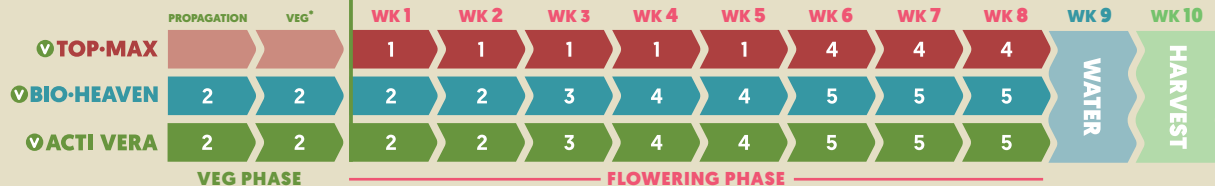

NUTRIENT SCHEDULE

Follow this schedule when using **ALL•MIX**

ALL•MIX®

For more information, visit www.biobizz.com

Vegan? You can use the products with this icon 

ROOTING / BIOLOGY

Dosages = ml/L

Microbes: Application once a week. Twice a week during high nutrient demand in veg and flowering phase.

FEEDS (ml/L)

Bio-Grow® contains important food sources for beneficial microbes and should be used through veg AND flowering.

BOOSTERS (ml/L)

Alg-A-Mic™, Acti-Vera® and **Fish-Mix™** can also be applied as a foliar, 1-3 times a week until the second week of flowering.

Dose: When using 1 or 2 of the products: 1-2 ml/L water of each. When using all 3 products: max. 1 ml/L water of each.

Hard water? Use  **BIO-DOWN**

*YOUR VEG STAGE CAN LAST AS LONG AS NEEDED.

• Soft or RO water? Use  **CALMAG**

LIGHT•MIX OR COCO•MIX®

For more information, visit www.biobizz.com

Vegan? You can use the products with this icon 

ROOTING / BIOLOGY

Dosages = ml/L

Microbes: Application once a week. Twice a week during high nutrient demand in veg and flowering phase.