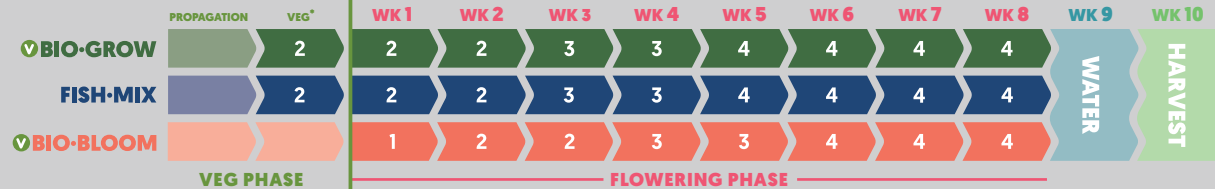

NUTRIENT SCHEDULE

Follow this schedule when using **ALL•MIX**

ALL•MIX®

For more information, visit www.biobizz.com

Vegan? You can use the products with this icon 

ROOTING / BIOLOGY

Dosages = ml/L

Microbes: Application once a week. Twice a week during high nutrient demand in veg and flowering phase.

• Pest problems? Try  **LEAF-COAT™**

 After using this Nutrient Schedule please consider the environment.

© 2026 Biobizz World Wide Organics

NUTRIENT SCHEDULE

Follow this schedule when using **LIGHT•MIX** or **COCO•MIX**

LIGHT•MIX OR COCO•MIX®

For more information, visit www.biobizz.com

Vegan? You can use the products with this icon 

ROOTING / BIOLOGY

Dosages = ml/L

Microbes: Application once a week. Twice a week during high nutrient demand in veg and flowering phase.

FEEDS (ml/L)

Bio-Grow® contains important food sources for beneficial microbes and should be used through veg AND flowering.

BOOSTERS (ml/L)

Alg-A-Mic™, Acti-Vera® and **Fish-Mix™** can also be applied as a foliar, 1-3 times a week until the second week of flowering.