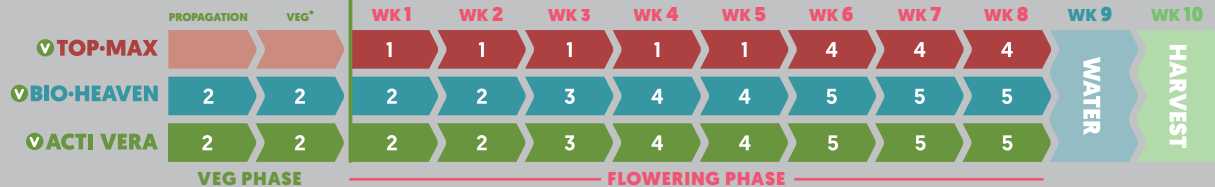

NUTRIENT SCHEDULE

Follow this schedule when using **ALL•MIX**

ALL•MIX®

For more information, visit www.biobizz.com

Vegan? You can use the products with this icon 

ROOTING / BIOLOGY

Dosages = ml/L

Microbes: Application once a week. Twice a week during high nutrient demand in veg and flowering phase.

• Pest problems? Try  **LEAF-COAT™**

 After using this Nutrient Schedule please consider the environment.

© 2026 Biobizz World Wide Organics

NUTRIENT SCHEDULE

Follow this schedule when using **LIGHT•MIX** or **COCO•MIX**

LIGHT•MIX OR COCO•MIX®

For more information, visit www.biobizz.com

Vegan? You can use the products with this icon 

ROOTING / BIOLOGY

Dosages = ml/L

Microbes: Application once a week. Twice a week during high nutrient demand in veg and flowering phase.

FEEDS (ml/L)

Bio-Grow® contains important food sources for beneficial microbes and should be used through veg AND flowering.

BOOSTERS (ml/L)

Alg-A-Mic™, Acti-Vera® and **Fish-Mix™** can also be applied as a foliar, 1-3 times a week until the second week of flowering.