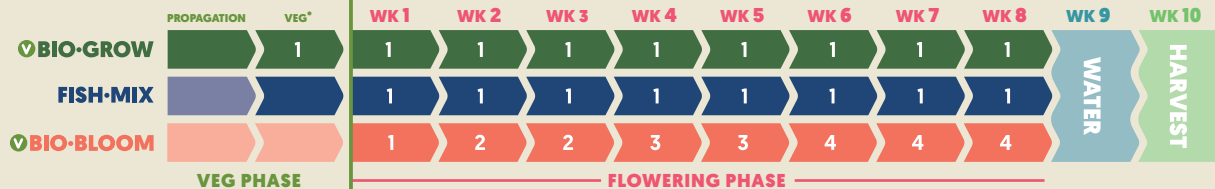

NUTRIENT SCHEDULE

Follow this schedule when using **ALL•MIX**

ALL•MIX®

For more information, visit www.biobizz.com

Vegan? You can use the products with this icon 

ROOTING / BIOLOGY

Dosages = ml/L

Microbes: Application once a week. Twice a week during high nutrient demand in veg and flowering phase.

FEEDS (ml/L)

Bio-Grow® contains important food sources for beneficial microbes and should be used through veg AND flowering.

BOOSTERS (ml/L)

Alg-A-Mic™, Acti-Vera® and **Fish-Mix™** can also be applied as a foliar, 1-3 times a week until the second week of flowering.

Dose: When using 1 or 2 of the products: 1-2 ml/L water of each. When using all 3 products: max. 1 ml/L water of each.

Hard water? Use  **BIO-DOWN**

*YOUR VEG STAGE CAN LAST AS LONG AS NEEDED.

• Soft or RO water? Use  **CALMAG**

LIGHT•MIX OR COCO•MIX®

For more information, visit www.biobizz.com

Vegan? You can use the products with this icon 

ROOTING / BIOLOGY

Dosages = ml/L

Microbes: Application once a week. Twice a week during high nutrient demand in veg and flowering phase.